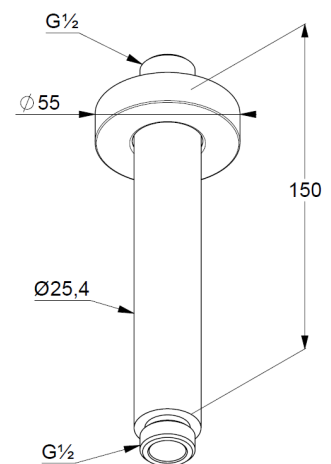

Technical Data

KLUDI A-QA
ceiling outlet
150 mm
DN 15

Ref:
6651539-00

Finishes:
39 black matt finished

Product description
Manufacturer KLUDI GmbH & Co. KG
Typ: KLUDI A-QA
ceiling outlet
150 mm
Ref.: 6651539-00

ceiling outlet
Flow rate at 3 bar = 42 L
connection 1/2"
for head showers DN 15
with push-on rosette Ø 55 mm

Product picture

Dimensional drawing

Flow rate diagram