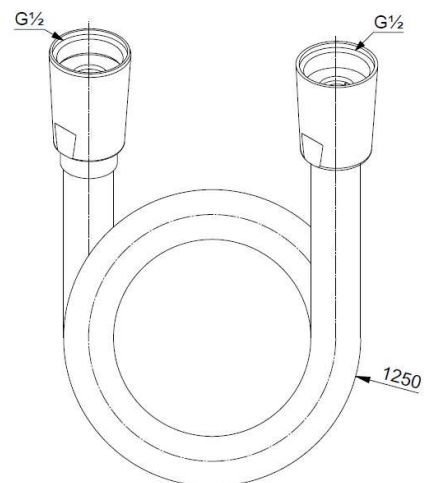

## Technical Data

KLUDI SUPARAFLEX BLACK  
shower hose  
DN 15

Ref:  
6107139-00

Finishes:  
39 black matt finished

Product description  
Manufacturer KLUDI GmbH & Co. KG  
Typ: KLUDI SUPARAFLEX BLACK  
shower hose  
Ref: 6107139-00

shower hose  
plastic coated  
with metal-effect  
with conical nuts  
anti twist  
G 1/2 x G 1/2 x 1250 mm

Product picture

Dimensional drawing

Flow rate diagram