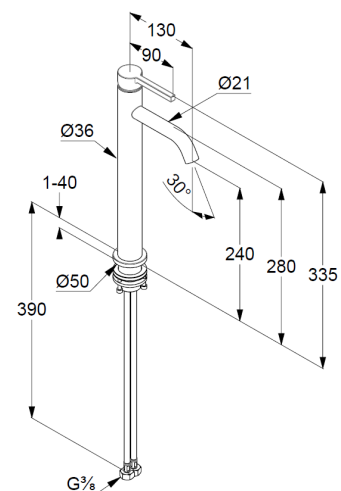

stand assembly

1-hole mounted

solid lever, metal

aerator, S-Pointer M18,5 PCA

ceramic cartridge

flow rate at 3 bar 4,5 l/min.

fixed spout

flexible hoses G $\frac{3}{8}$ DVGW approved

shank-fixing

without pop up waste

Produktabbildung/ Product picture

Maßzeichnung/ Dimensional drawing

Durchfluss/ Flow rate