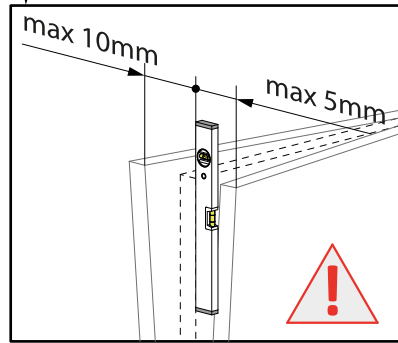

DAMIXA

DX35WG-405-090MT

900x900x1900mm

◆ Box Contents

1

2

4

5