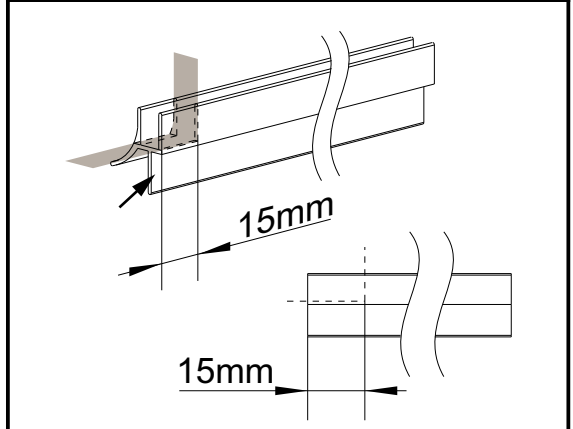

DAMIXA

DX35WG-405-090MT

900x900x1900mm

◆ Box Contents

1

2

4

5

[16]

[16]

8

10

11