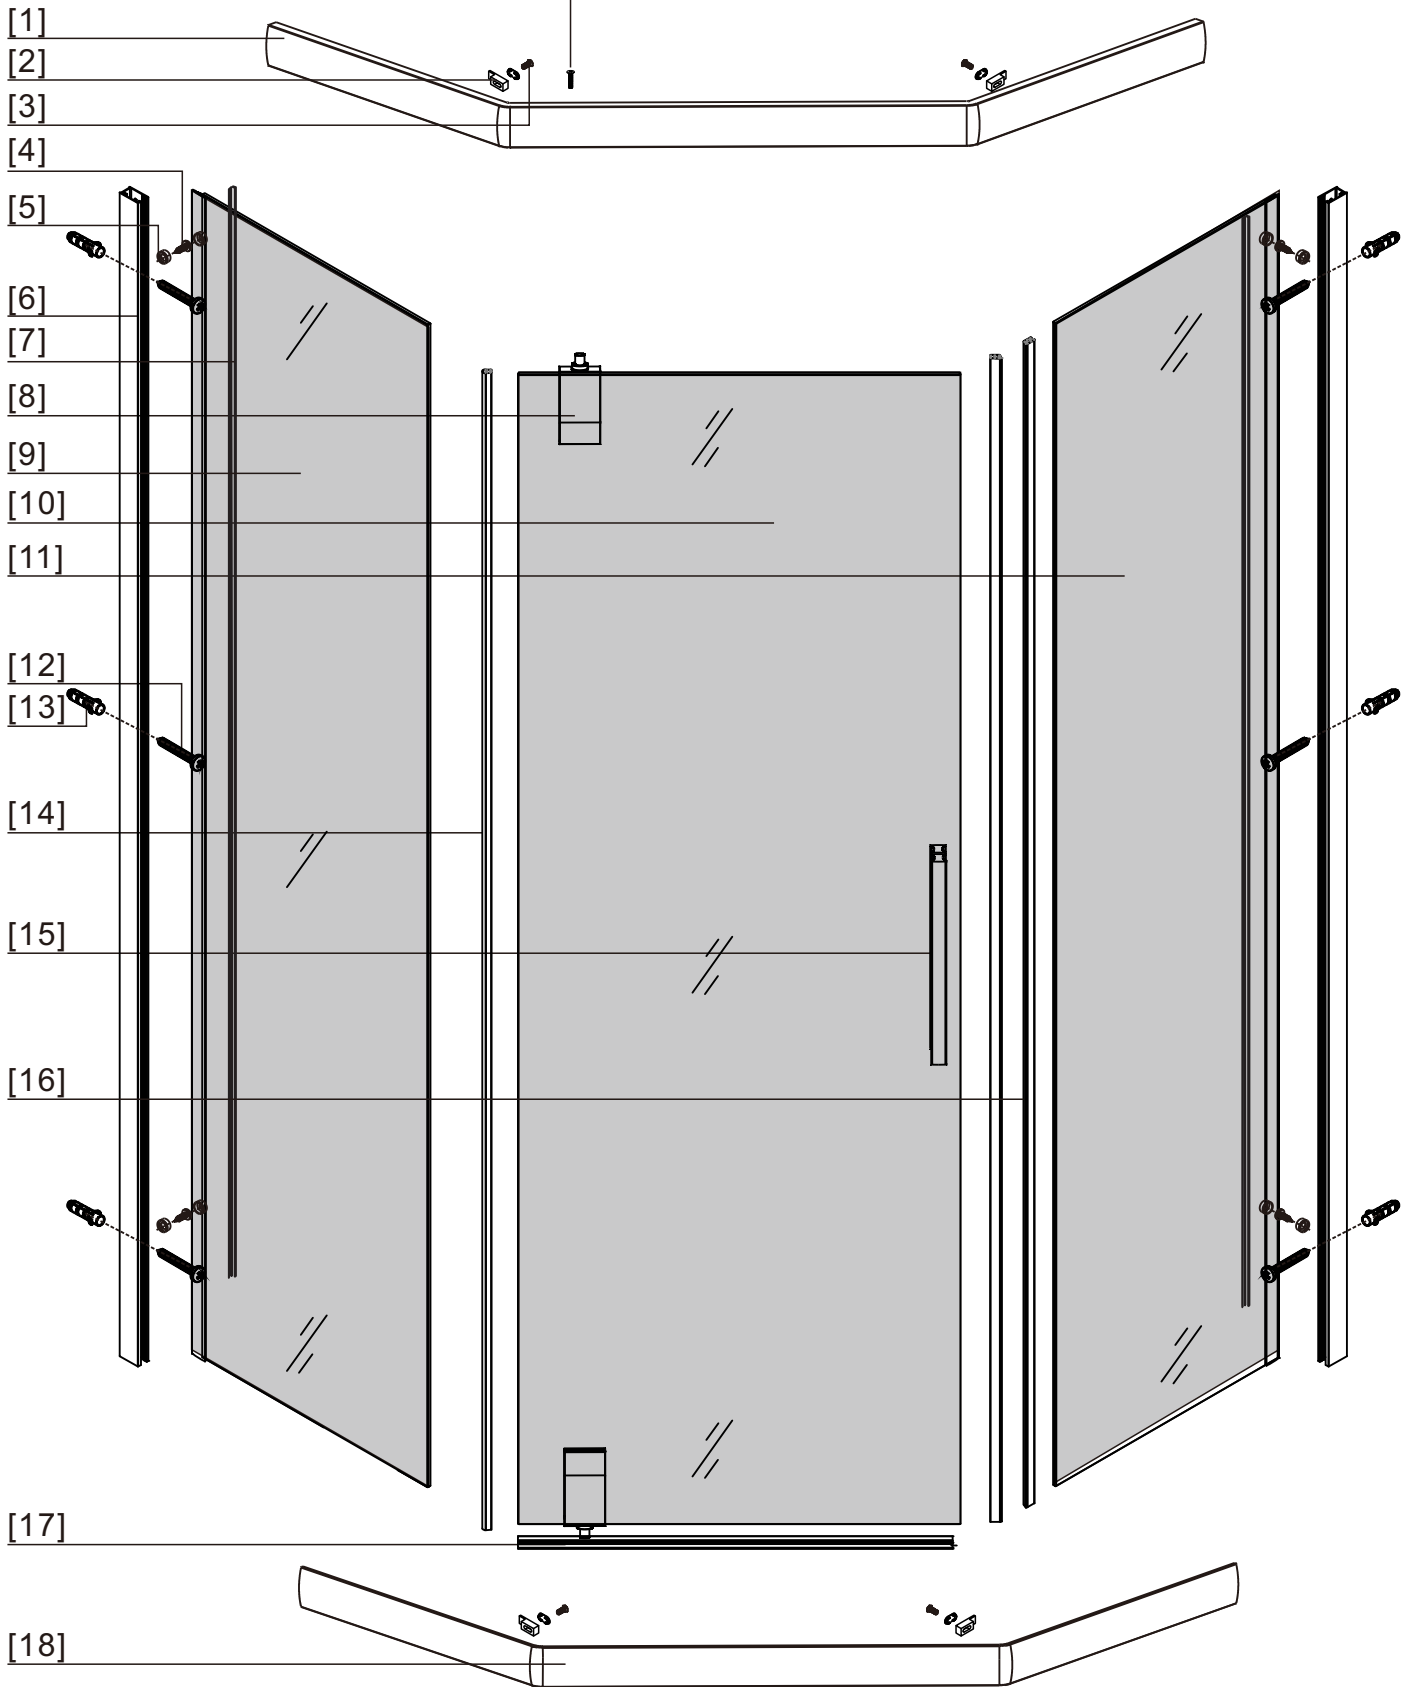

DAMIXA

DX35WG-405-090MT

900x900x1900mm

◆ Box Contents

1

2

4

5

[16]

[16]

8

10

11