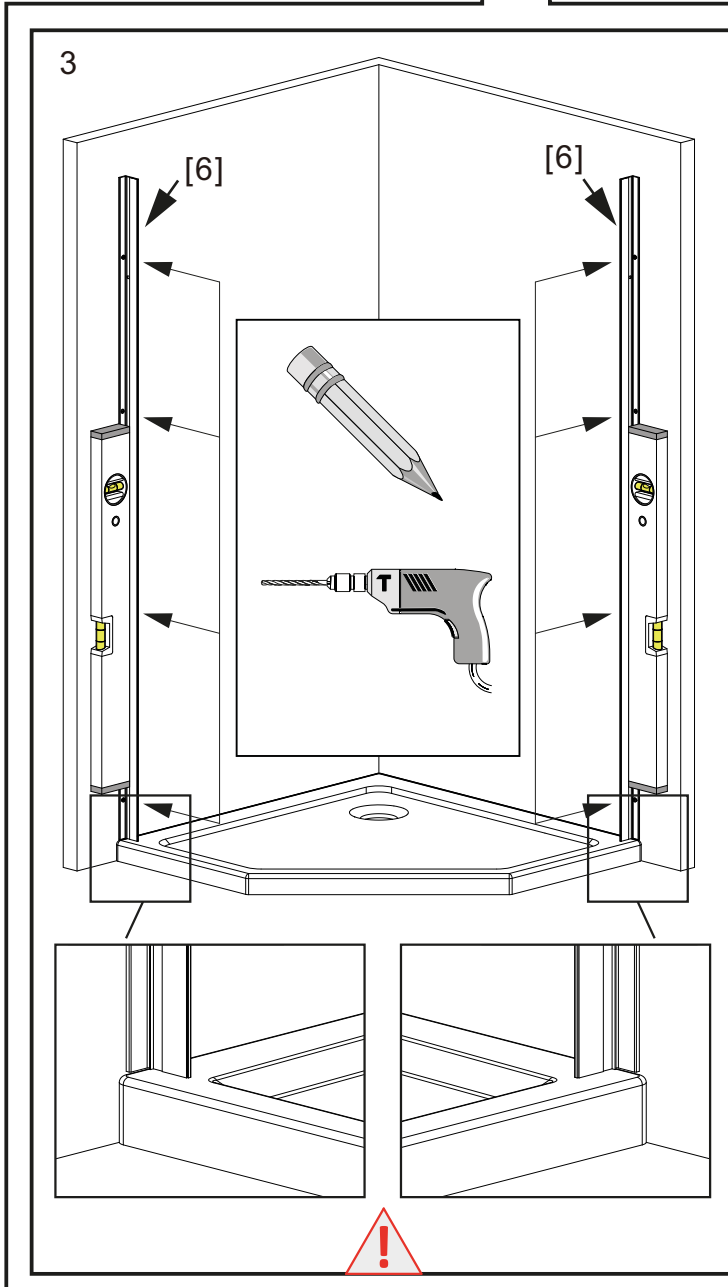

DAMIXA

DX35WG-405-090MT

900x900x1900mm

◆ Box Contents

1

2

4

5

[16]

[16]

8

10

11