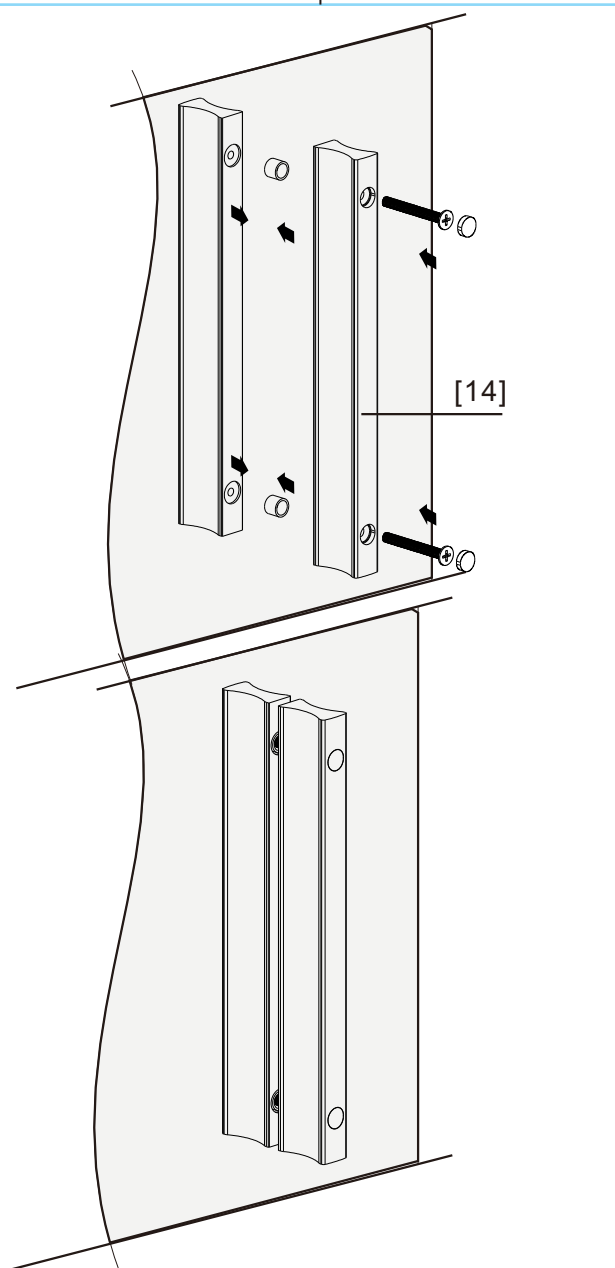

DAMIXA

DX35WG-405-090MT

900x900x1900mm

◆ Box Contents

1

2

4

5

[16]

[16]

8

10

11