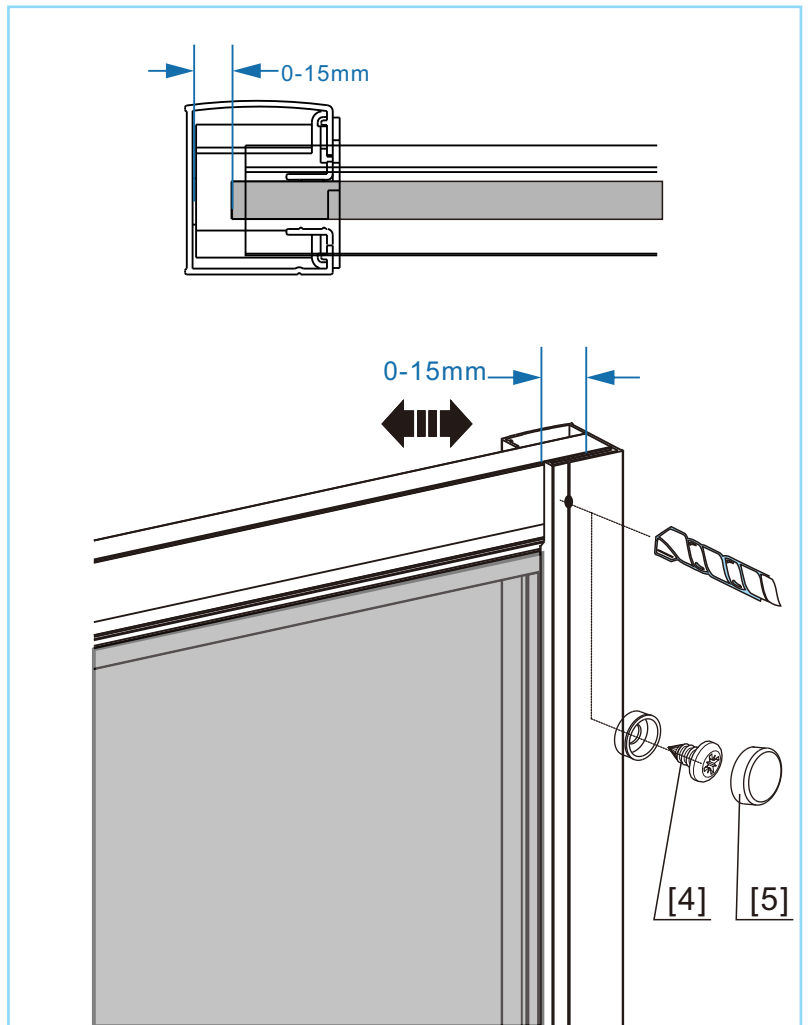

DAMIXA

DX35WG-405-090MT

900x900x1900mm

◆ Box Contents

1

2

4

5

[16]

[16]

8

10

11