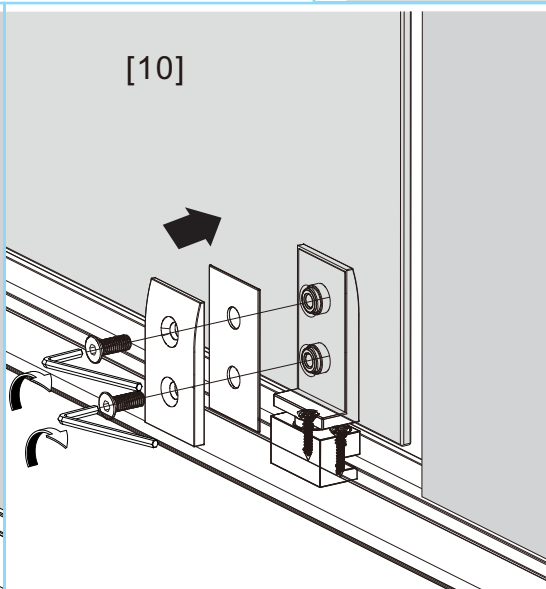

DAMIXA

DX35WG-405-090MT

900x900x1900mm

◆ Box Contents

1

2

4

5

[16]

[16]

8

10

11