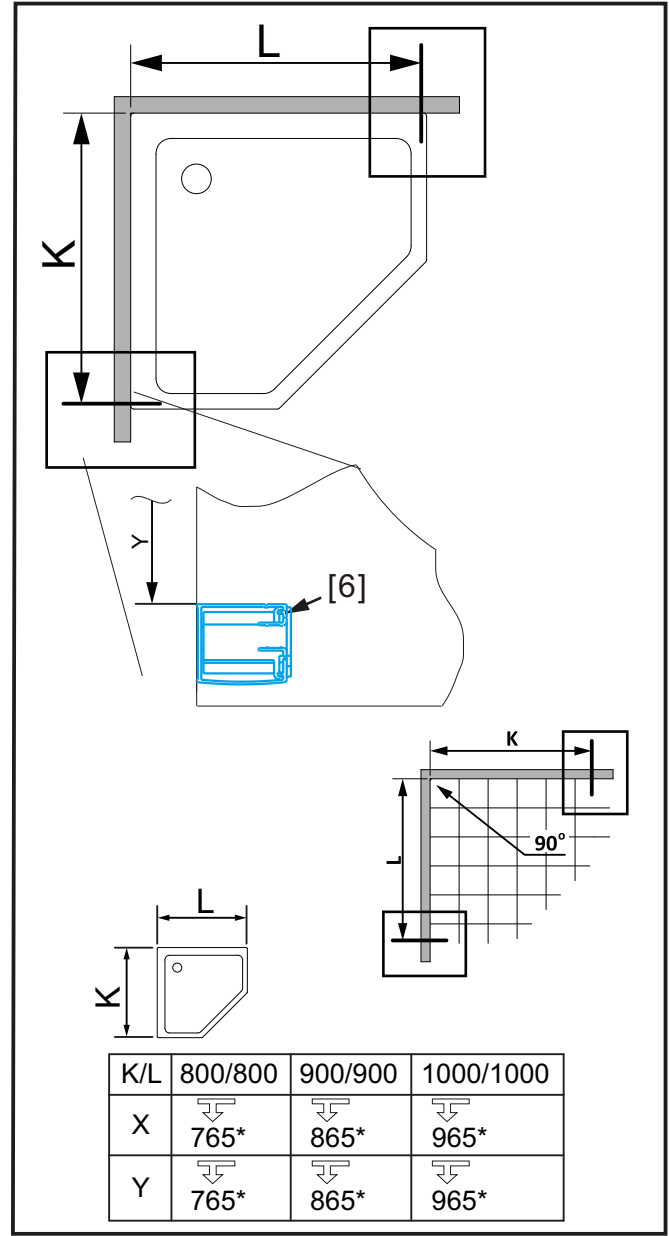

DAMIXA

DX35WG-405-090MT

900x900x1900mm

◆ Box Contents

1

2

4

5

[16]

[16]

8

10

11