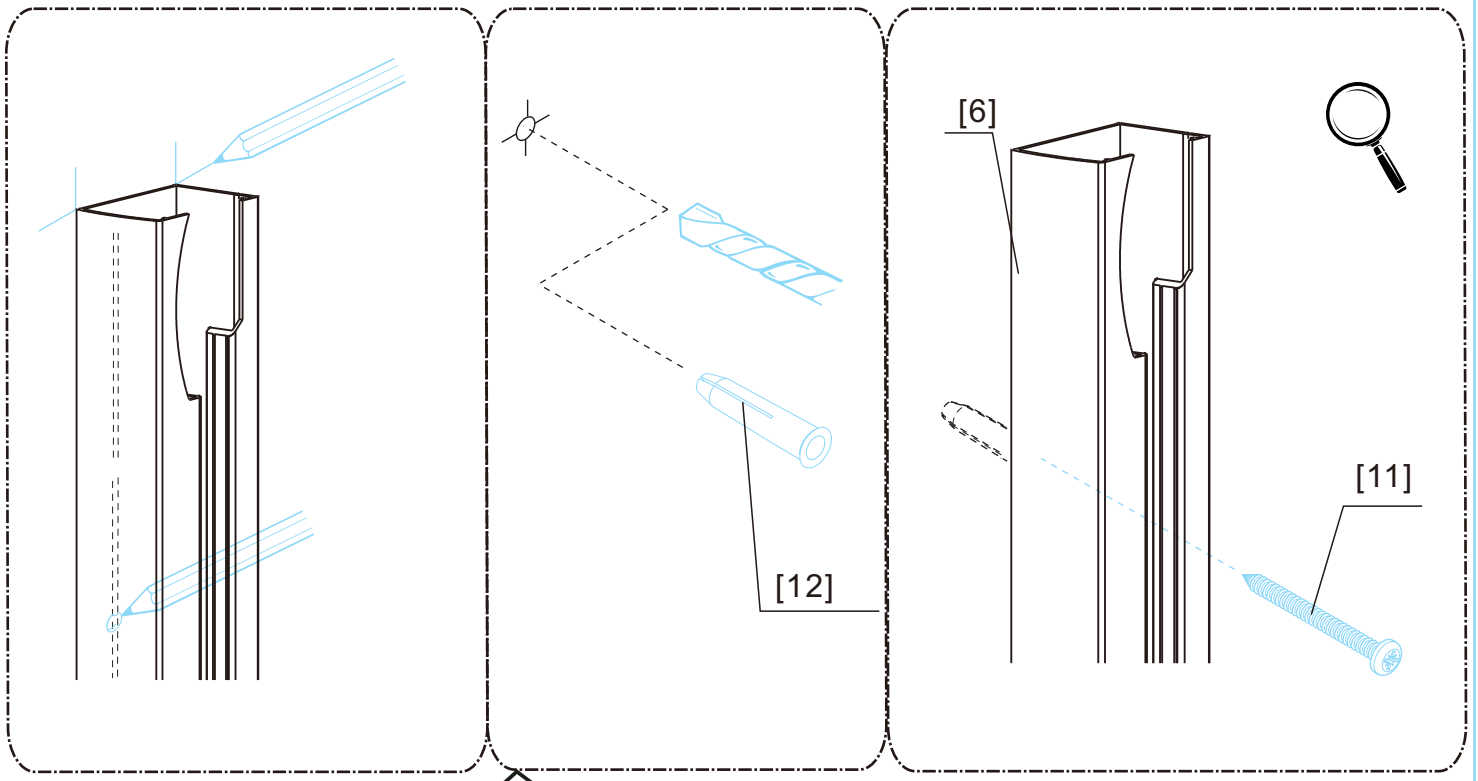

DAMIXA

DX35WG-405-090MT

900x900x1900mm

◆ Box Contents

1

2

4

5

[16]

[16]

8

10

11