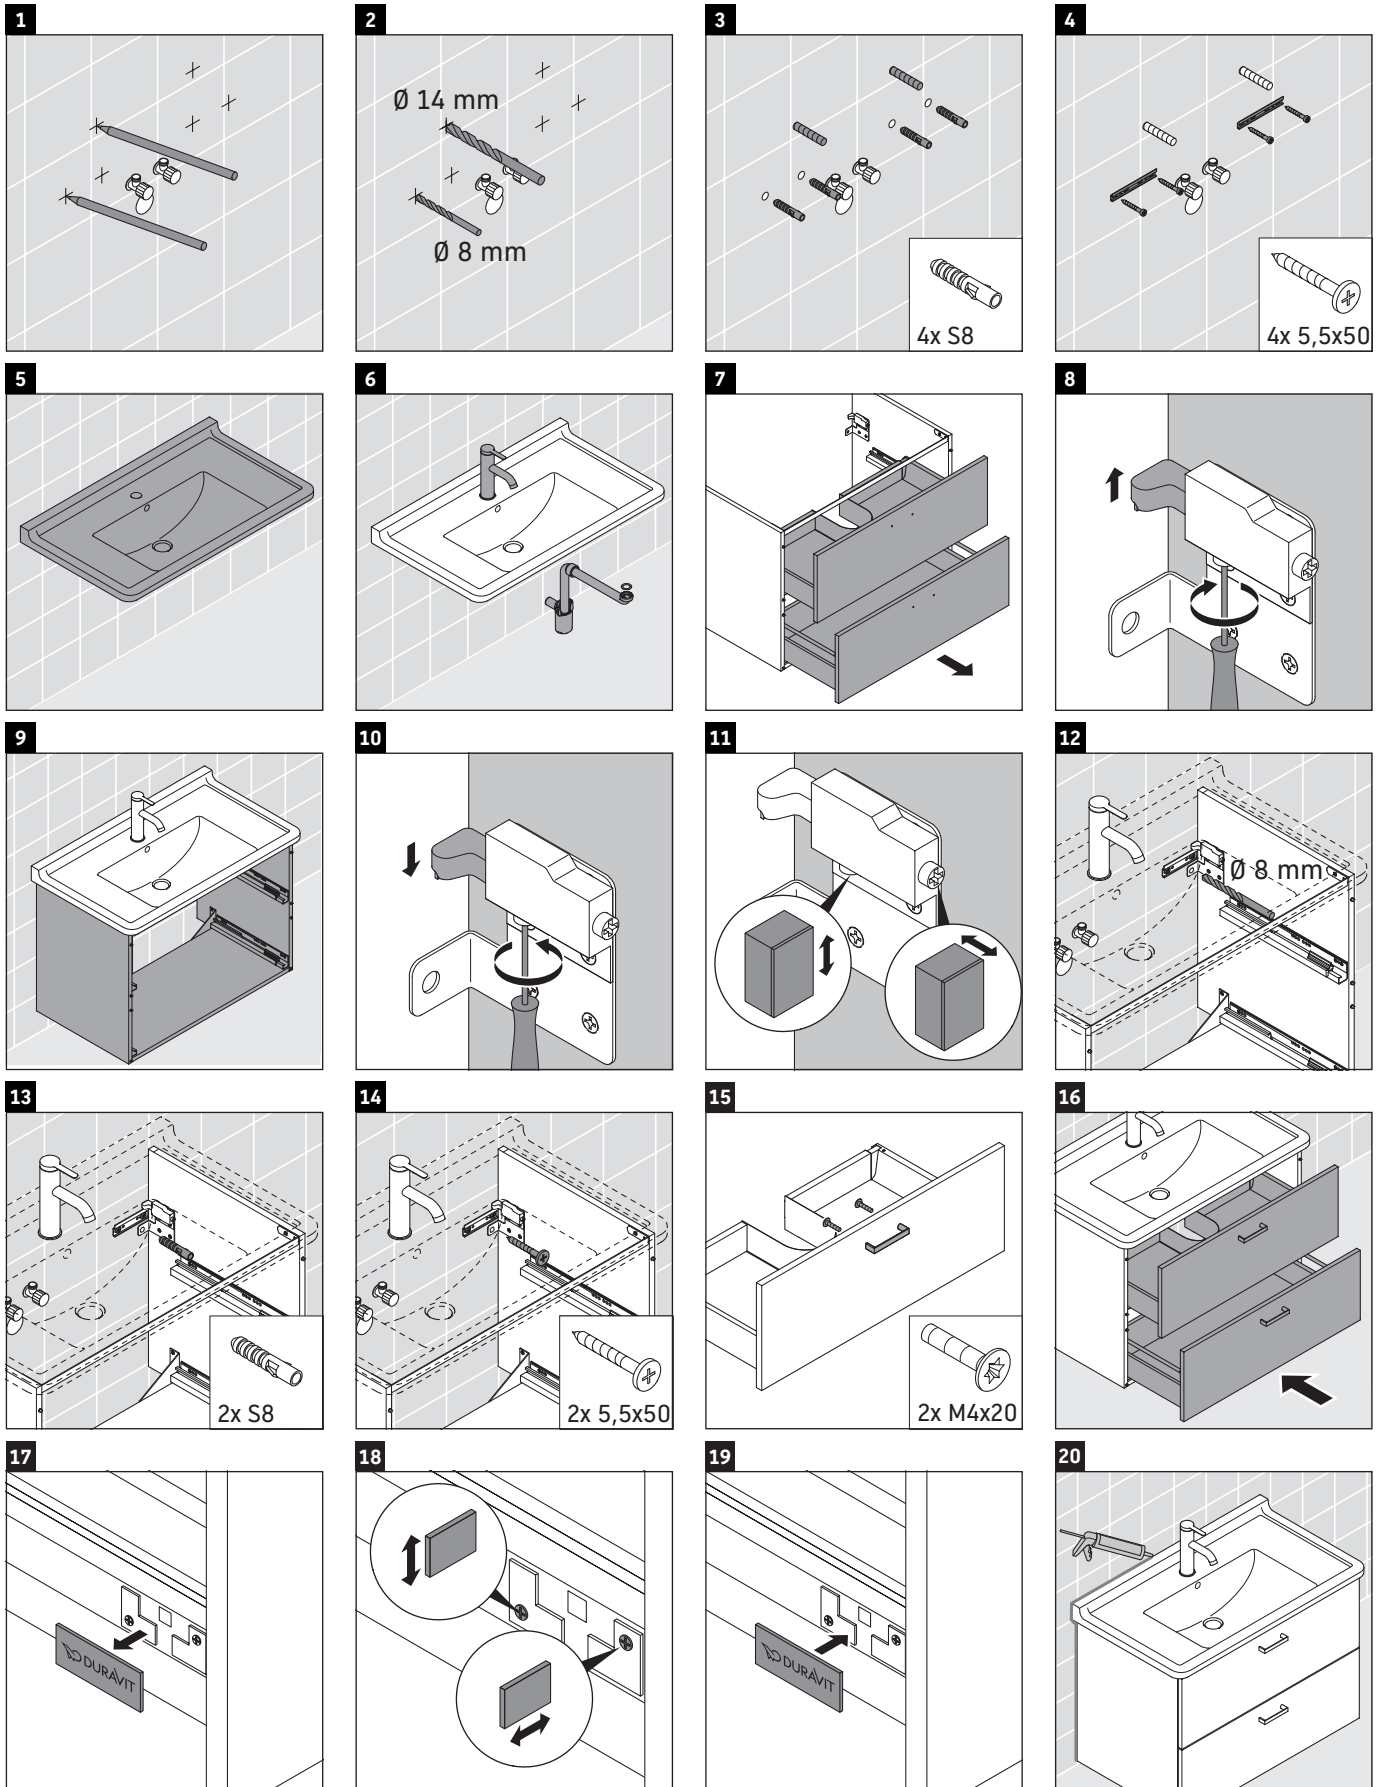

Duravit AG, Werderstr. 36, 78132 Hornberg, Germany, Phone +49 78 33 700, Fax +49 78 33 70 289, info@duravit.de, www.duravit.de