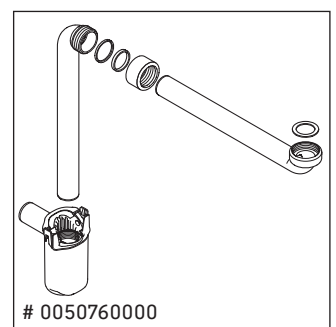

XBase

XB 6186

Mounting instructions

Instructions for use

The bathroom furniture range complies with the standards and guidelines applicable at the time of delivery and is designed for use in bathrooms. Direct contact with water should be avoided, for example, when showering.