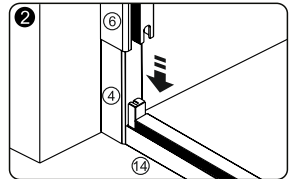

Installation / Montage / Монтаж
Elbe 74P04, Elbe 74P05, Neime 19P04, Neime 19P05

3

4