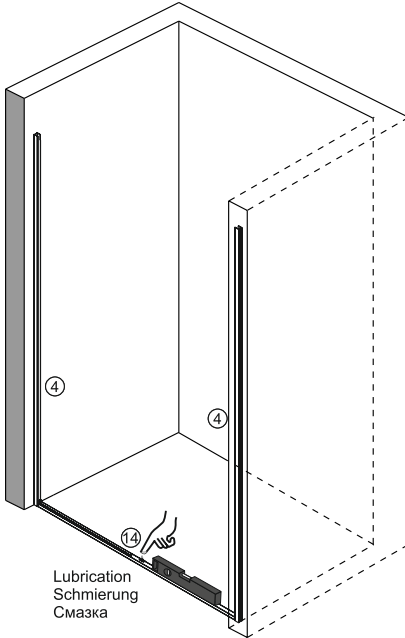

Installation / Montage / Монтаж
Elbe 74P04, Elbe 74P05, Neime 19P04, Neime 19P05

3