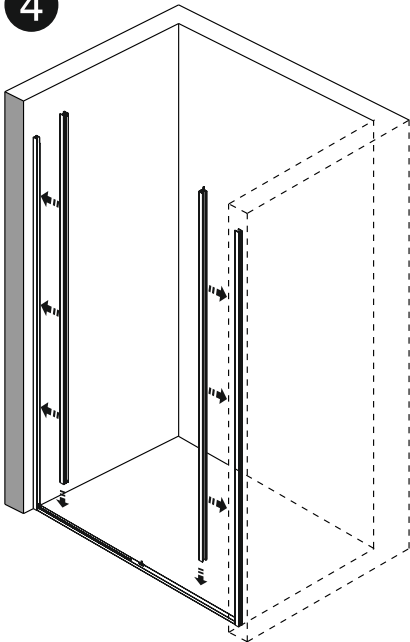

Installation / Montage / Монтаж
Elbe 74P04, Elbe 74P05, Neime 19P04, Neime 19P05

3

4