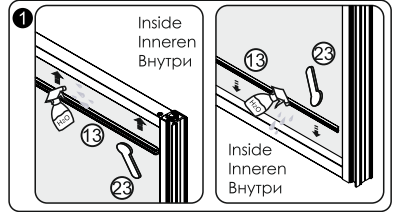

Installation / Montage / Монтаж
Elbe 74P04, Elbe 74P05, Neime 19P04, Neime 19P05

9