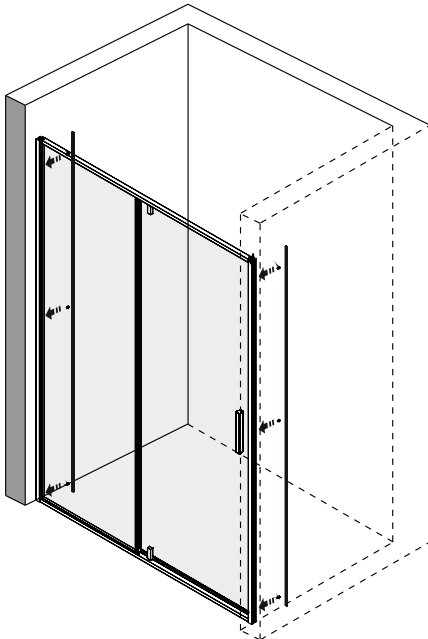

Installation / Montage / Монтаж
Elbe 74P04, Elbe 74P05, Neime 19P04, Neime 19P05

9

10