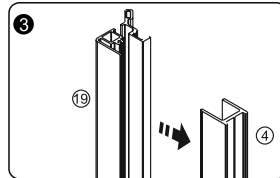

Installation / Montage / Монтаж
Elbe 74P04, Elbe 74P05, Neime 19P04, Neime 19P05

3

4