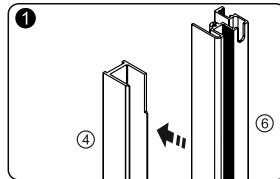

Installation / Montage / Монтаж
Elbe 74P04, Elbe 74P05, Neime 19P04, Neime 19P05

3

4