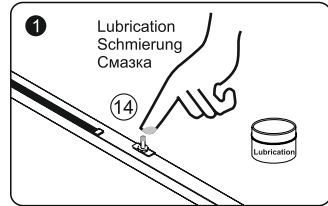

Installation / Montage / Монтаж
Elbe 74P04, Elbe 74P05, Neime 19P04, Neime 19P05

3