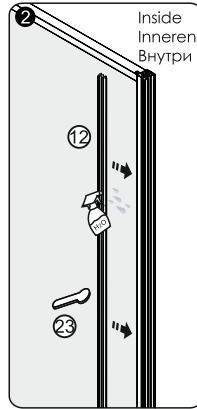

Installation / Montage / Монтаж
Elbe 74P04, Elbe 74P05, Neime 19P04, Neime 19P05

9