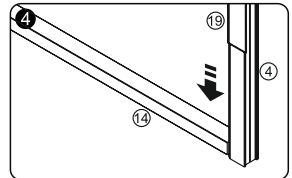

Installation / Montage / Монтаж
Elbe 74P04, Elbe 74P05, Neime 19P04, Neime 19P05

3

4