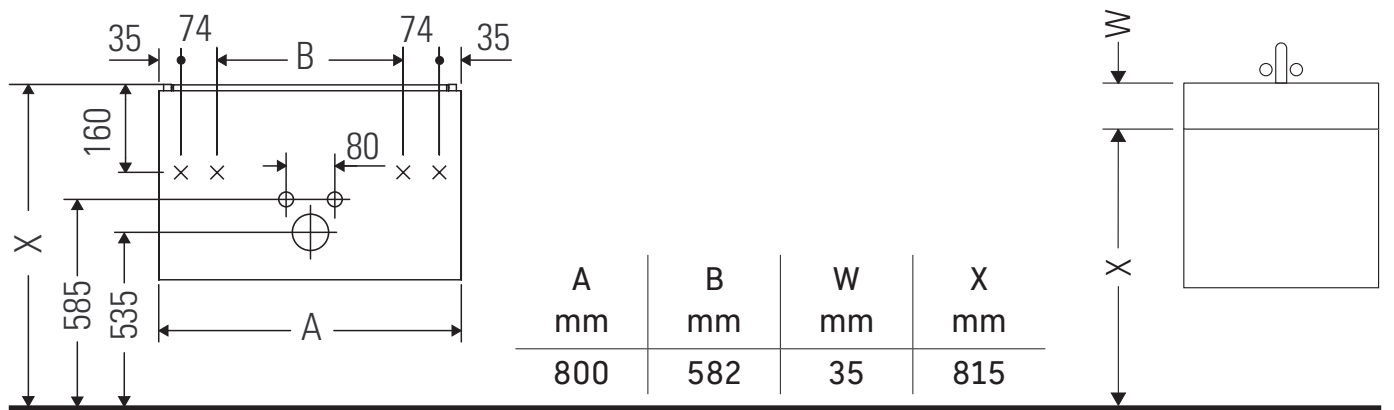

XBase

XB 6036

Mounting instructions

Starck 3 # 030480

Instructions for use

The bathroom furniture range complies with the standards and guidelines applicable at the time of delivery and is designed for use in bathrooms. Direct contact with water should be avoided, for example, when showering.