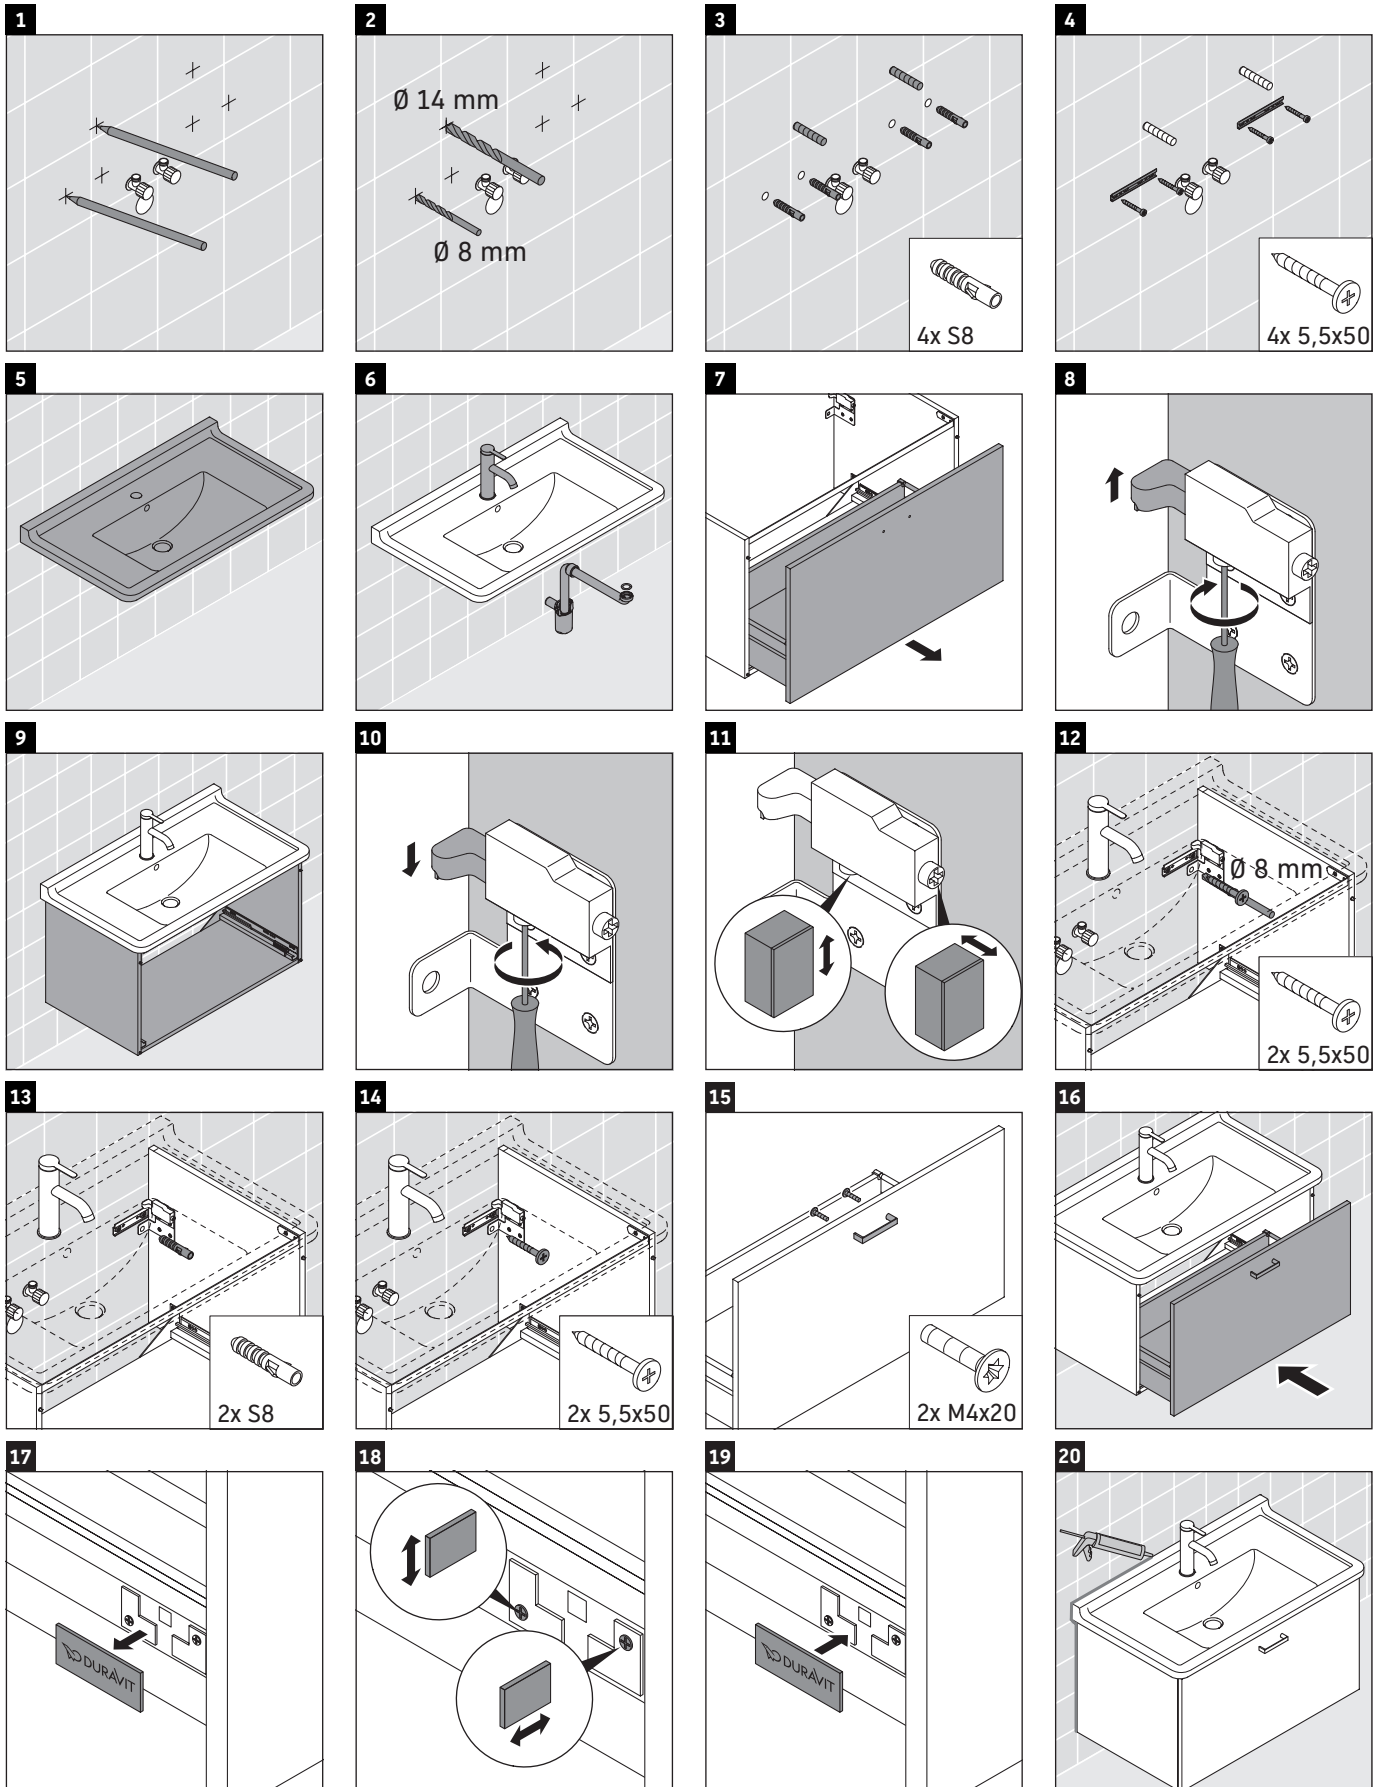

Order no. XB6036/19.01.1