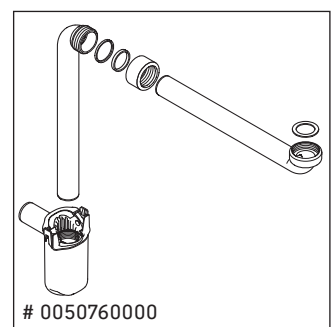

XBase

XB 6036

Mounting instructions

Starck 3 # 030480

Instructions for use

The bathroom furniture range complies with the standards and guidelines applicable at the time of delivery and is designed for use in bathrooms. Direct contact with water should be avoided, for example, when showering.