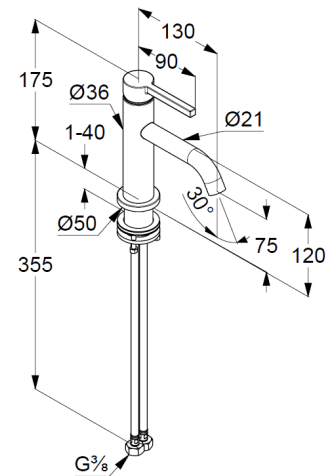

Technische Daten/ Technical Data

KLUDI NOVA FONTE
single lever basin mixer 75
DN 15
STYLE: PURA

Ref.:
200280515

Finishes:
05 chrome

Product description
Manufacturer KLUDI GmbH & Co. KG
Typ: KLUDI NOVA FONTE
single lever basin mixer 75
Ref.: 200280515

basin mixer
single lever mixer
stand assembly
1-hole mounted
solid lever, metal
aerator, S-Pointer M18,5 PCA
ceramic cartridge
flow rate at 3 bar 4,5 l/min.
fixed spout
flexible hoses G $\frac{3}{8}$ DVGW approved
shank-fixing

Produktabbildung/ Product picture

Maßzeichnung/ Dimensional drawing

Durchfluss/ Flow rate